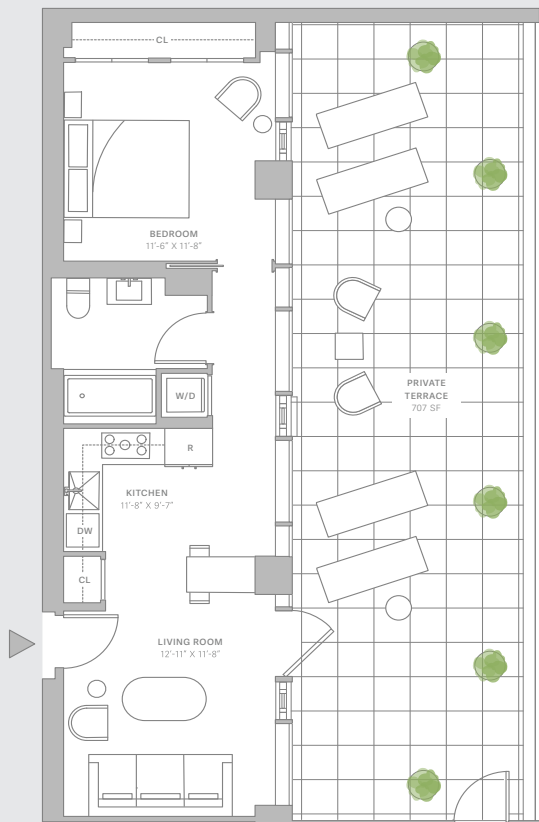

500 WEST 45TH STREET
NEW YORK, NY | 10036