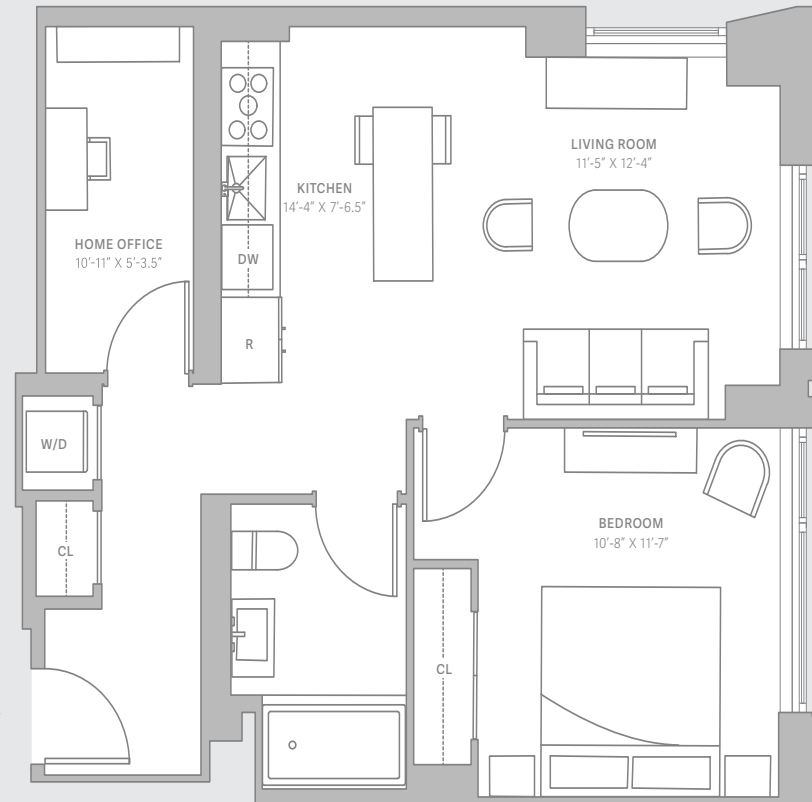

BLOOM

ON FORTY FIFTH

500 WEST 45TH STREET
NEW YORK, NY | 10036

BLOOM45.COM

Residence 702

ONE BEDROOM | ONE BATHROOM
716 SF, 67 SM