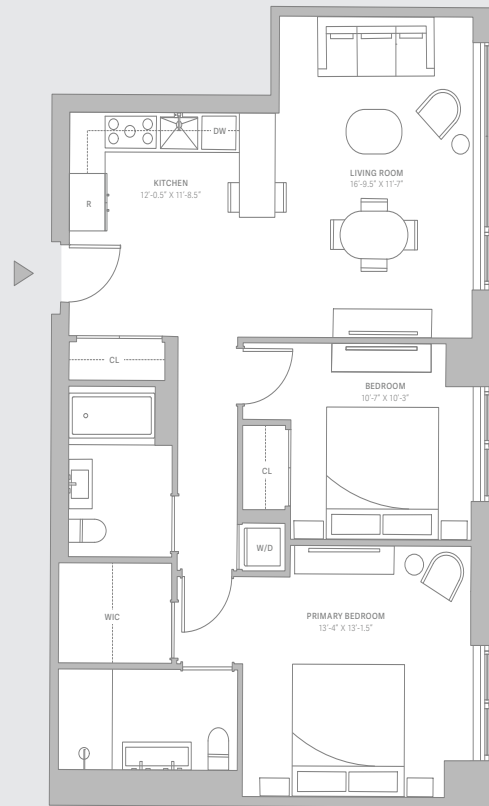

BLOOM

ON FORTY FIFTH

500 WEST 45TH STREET
NEW YORK, NY | 10036

BLOOM45.COM

Residence 530

TWO BEDROOM | TWO BATHROOM
1,033 SF, 96 SM