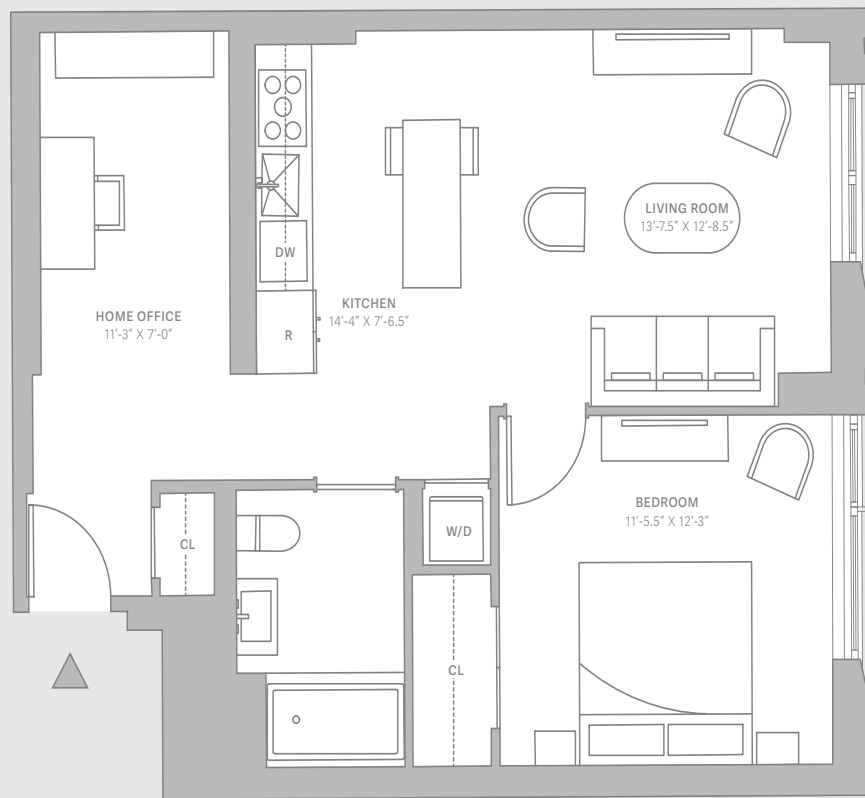

BLOOM

ON FORTY FIFTH

500 WEST 45TH STREET
NEW YORK, NY | 10036

BLOOM45.COM

Residence 521

ONE BEDROOM | ONE BATHROOM
777 SF, 72 SM