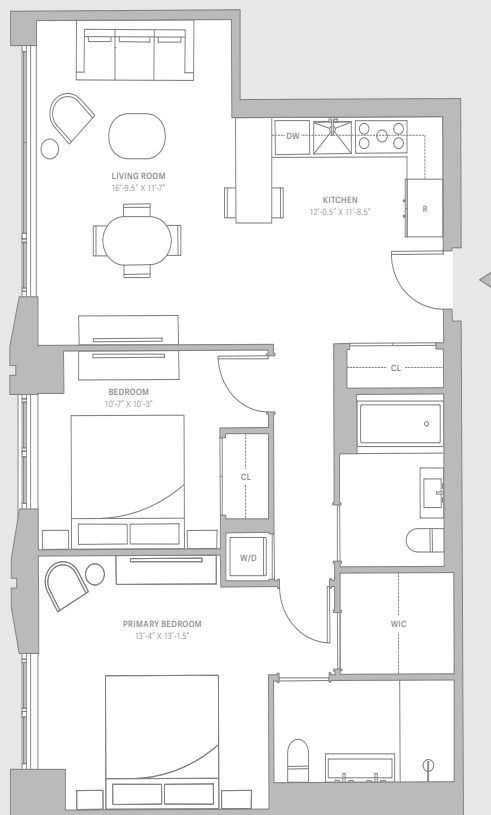

500 WEST 45TH STREET
NEW YORK, NY | 10036

BLOOM45.COM