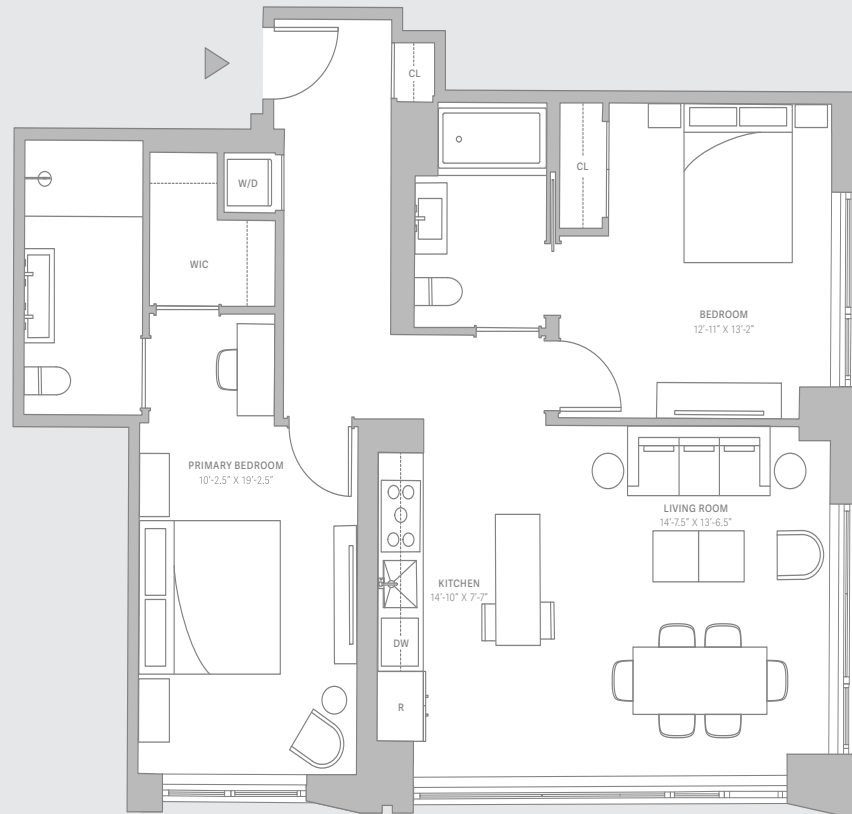

BLOOM

ON FORTY FIFTH

500 WEST 45TH STREET
NEW YORK, NY | 10036

BLOOM45.COM

Residence 508

TWO BEDROOM | TWO BATHROOM
1,112 SF, 103 SM