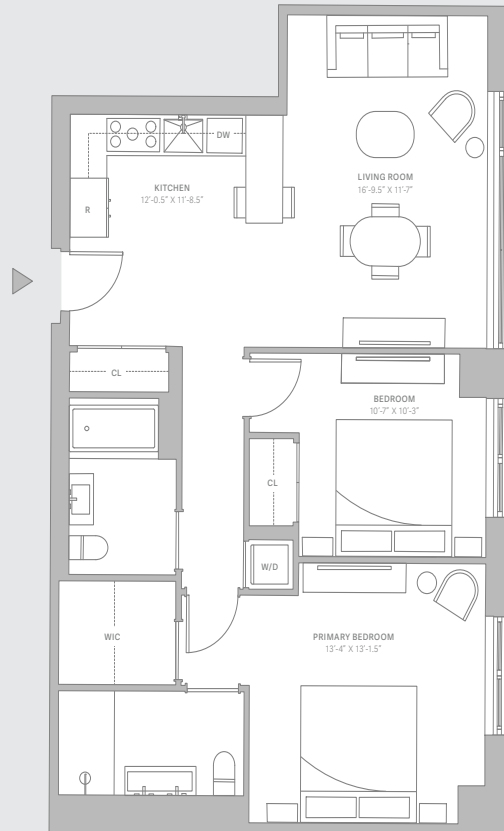

BLOOM

ON FORTY FIFTH

500 WEST 45TH STREET
NEW YORK, NY | 10036

BLOOM45.COM

Residence 330

TWO BEDROOM | TWO BATHROOM
1,033 SF, 96 SM