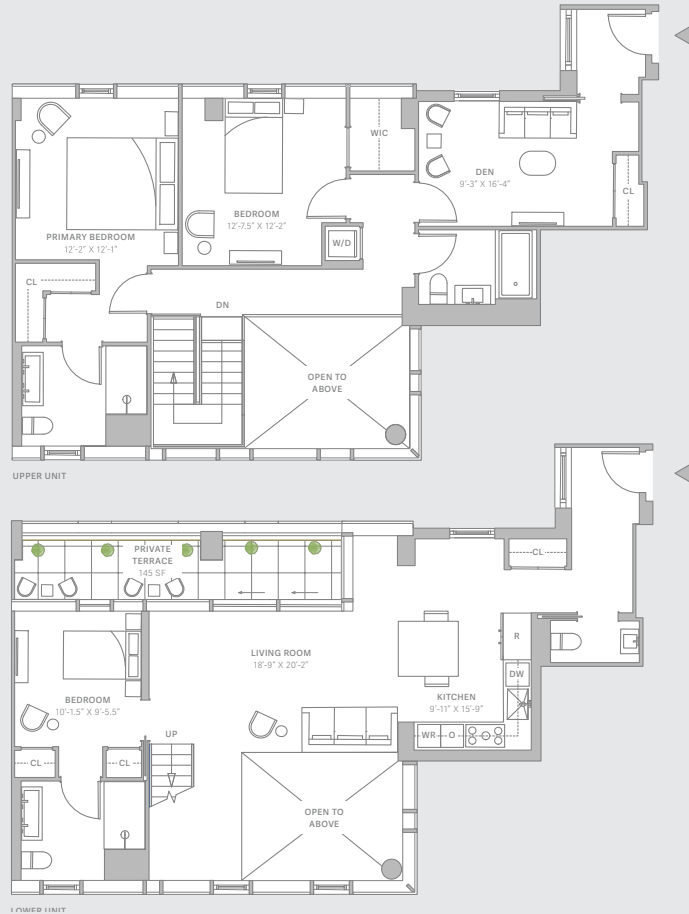

BLOOM

ON FORTY FIFTH

500 WEST 45TH STREET
NEW YORK, NY | 10036

BLOOM45.COM

Residence 310

THREE BEDROOM | THREE AND A HALF BATHROOM
1,982 SF, 184 SM | EXT. 145 SF, 13 SM