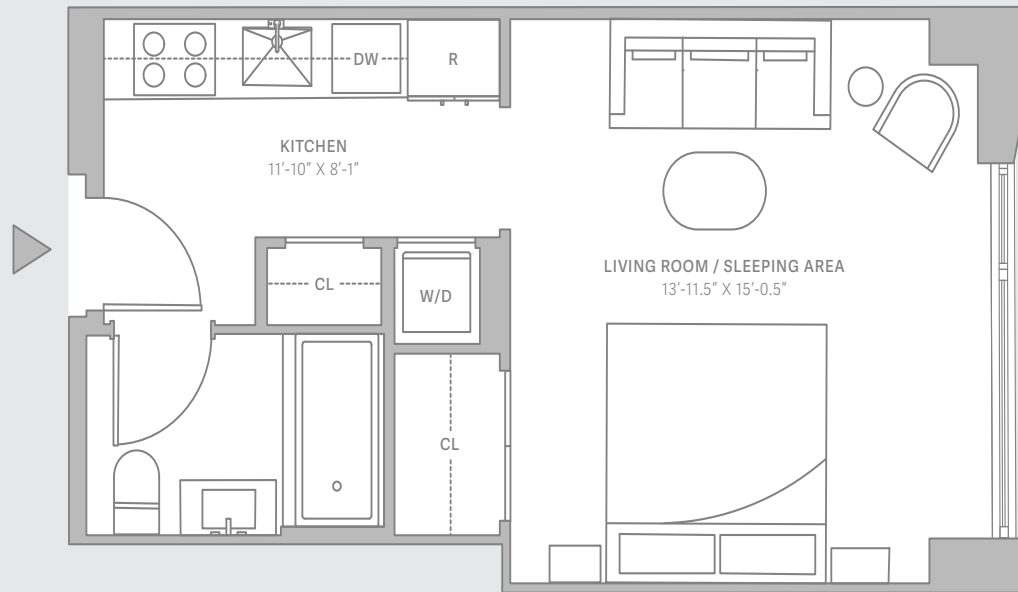

BLOOM

ON FORTY FIFTH

500 WEST 45TH STREET
NEW YORK, NY | 10036

BLOOM45.COM

Residence 305

STUDIO | ONE BATHROOM
445 SF, 41 SM