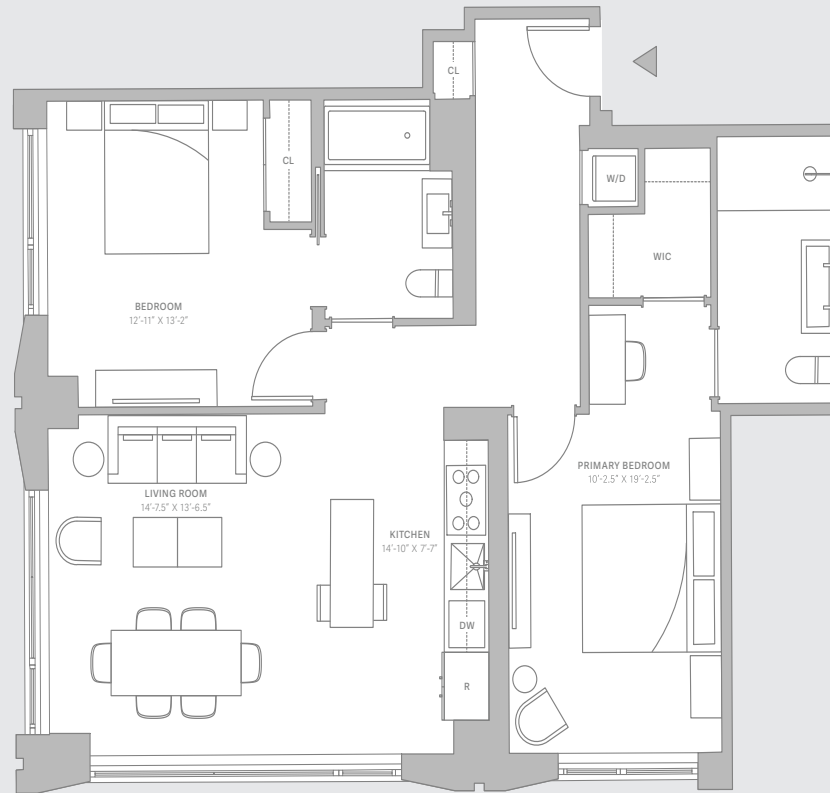

BLOOM

ON FORTY FIFTH

500 WEST 45TH STREET
NEW YORK, NY | 10036

BLOOM45.COM

Residence 227

TWO BEDROOM | TWO BATHROOM
1,112 SF, 103 SM