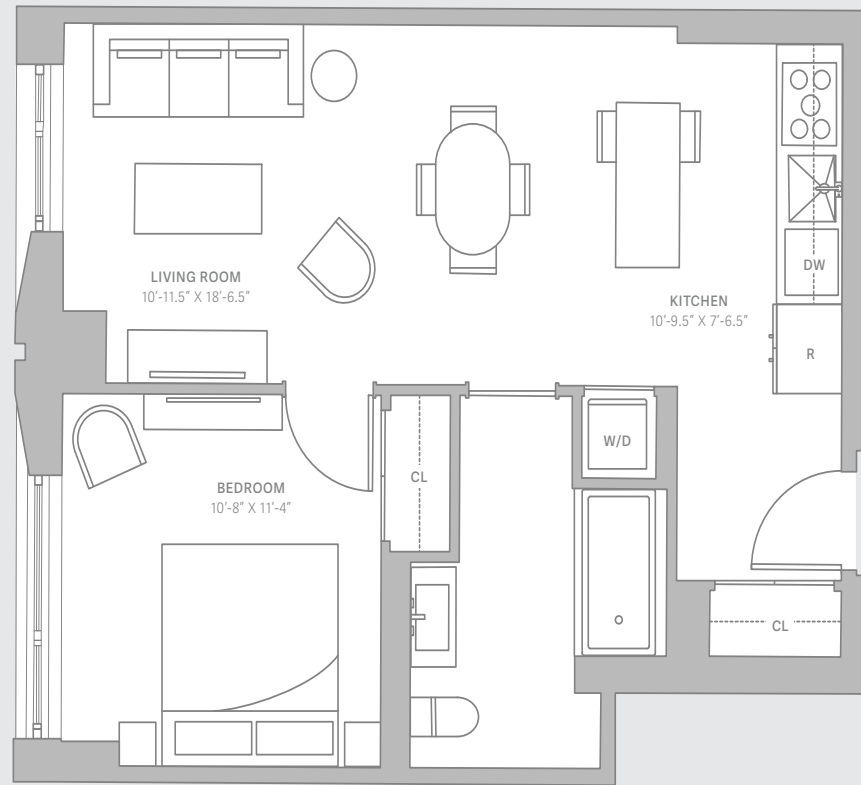

BLOOM

ON FORTY FIFTH

500 WEST 45TH STREET
NEW YORK, NY | 10036

BLOOM45.COM

Residence 226

ONE BEDROOM | ONE BATHROOM
633 SF, 59 SM